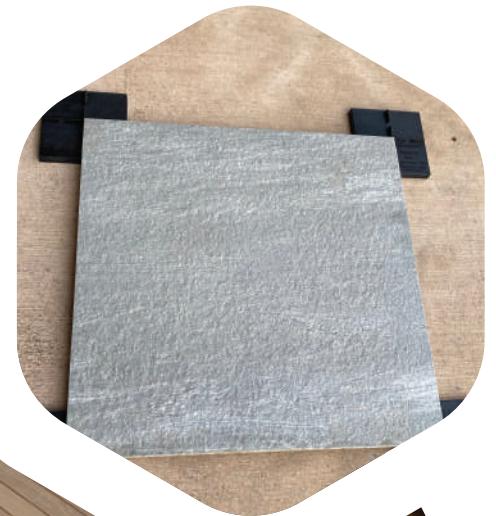

Fixed height paver supports