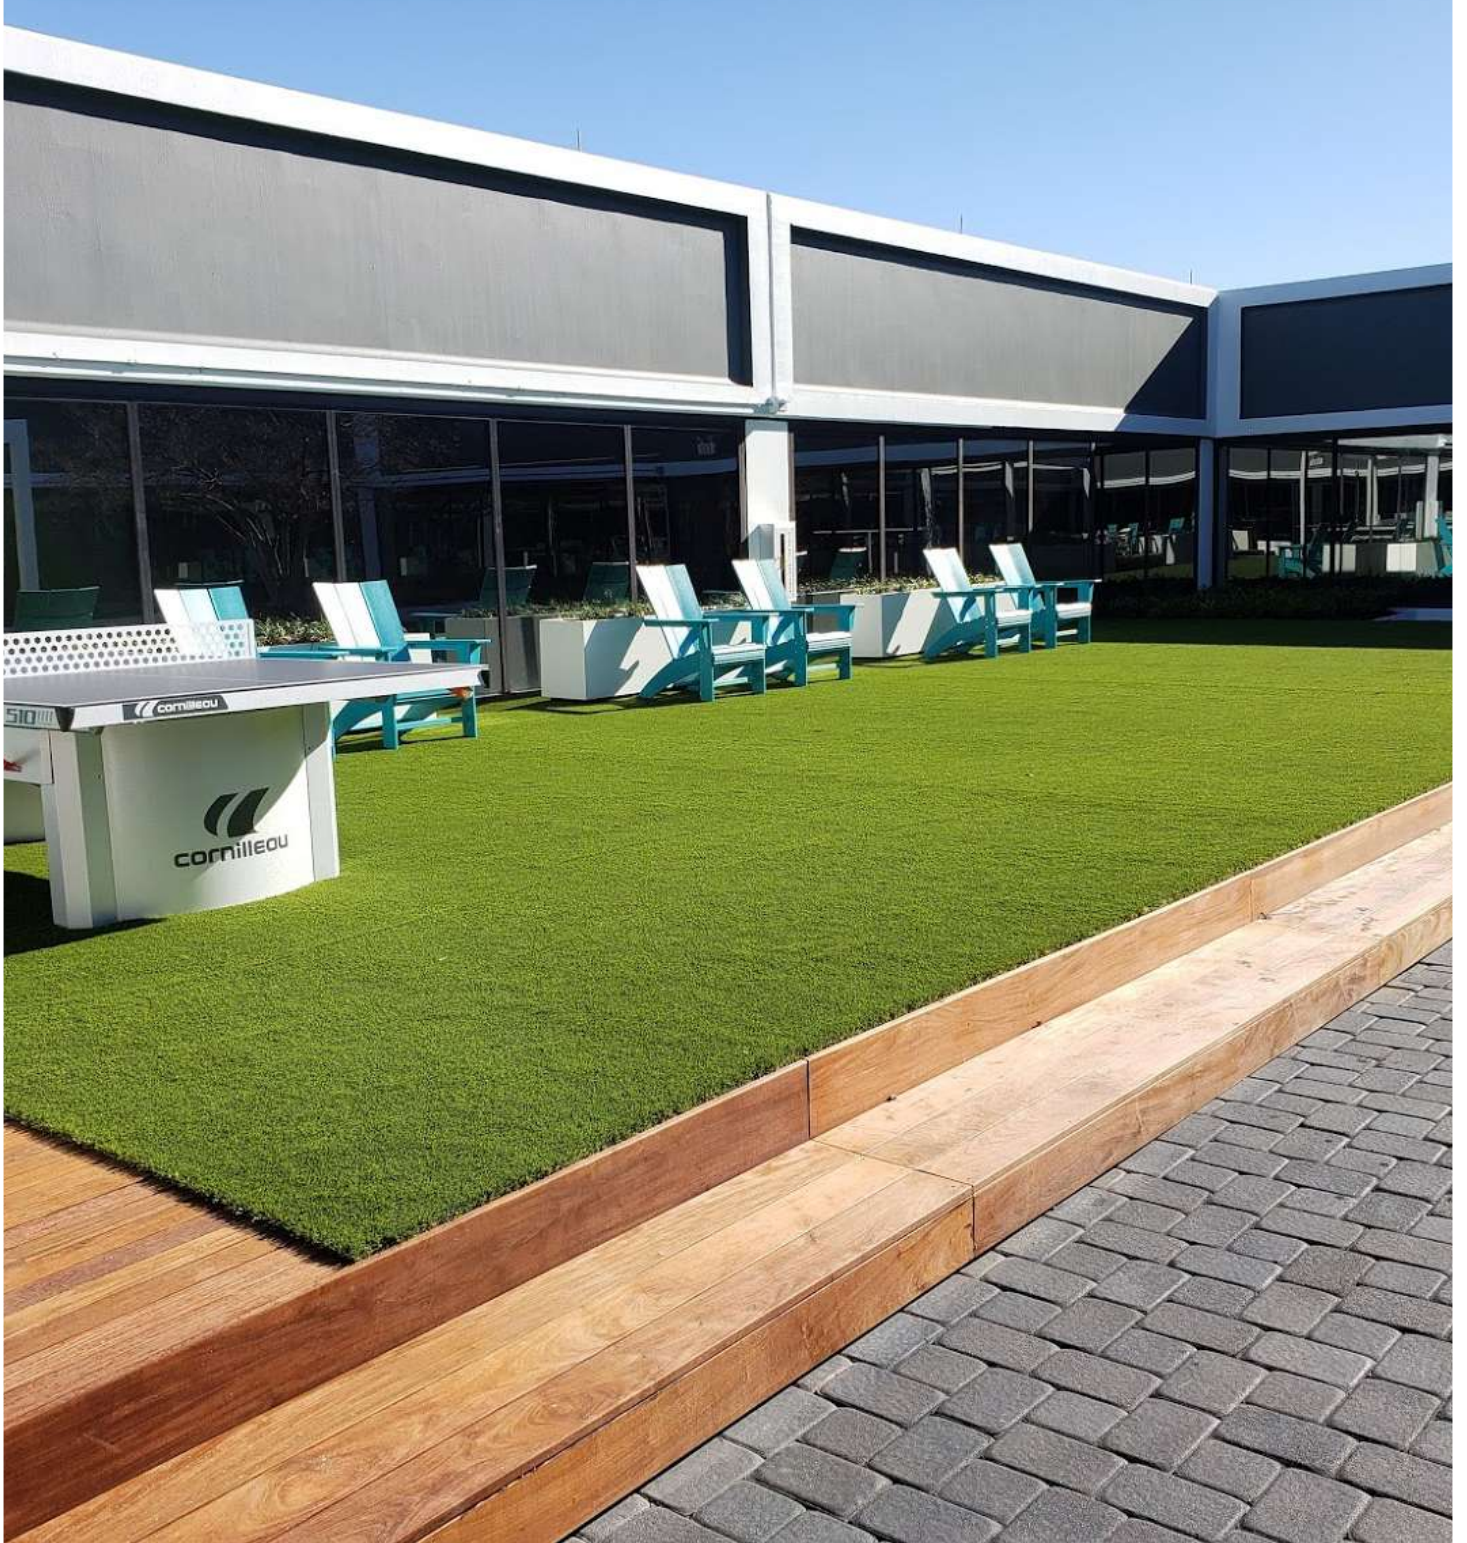

ECO ARBOR DESIGNS

Eco Arbor Designs

Outdoor Flooring Solutions