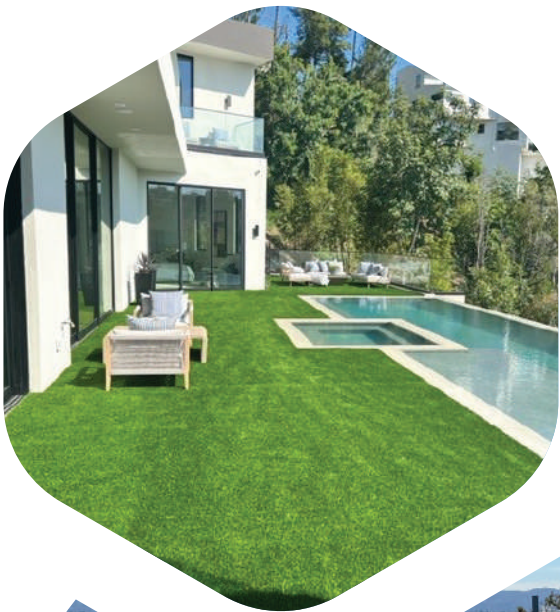

2cm Porcelain Pavers

2cm Porcelain Pavers

Porcelain Pavers offer a new low maintenance option for outdoor flooring. One of the most durable and maintenance free outdoor flooring solutions in the market today. Eco Arbor Designs is proud to offer over 45 colors and styles through 6 style collections. EarthStone, Mood Wood, Concrete, Quartz, Travertine and Terrazzo. With these collections we are able to elevate the level of outdoor flooring design to new levels. Our most common size is a square 24"X24" with 24"x48" additional sizes for every application. With these sizes come new thickness ability with the introduction of 3cm and even 5cm thickness for commercial applications where vehicular traffic is needed. Call us to learn more about our in stock collection and fast ship times. Use on Roof decks, plaza decks, balconies and ground level patios.

Interlocking Deck Tiles

ECO Decking tiles is where our company began over 15 years ago. The very first of our product line with three species of certified Bolivian hardwoods. Our interlocking series is well known as one of the most robust snap together flooring solution making them perfect for everything from events to permanent outdoor flooring. Used to quickly and easily transform any outdoor space. The self draining plastic mesh locks the tiles directly together on all sides with no nails, screws or tools needed. We are extremely confident this is the best snap together flooring you will find on the planet today. Available in two species Ipe and Garapa.