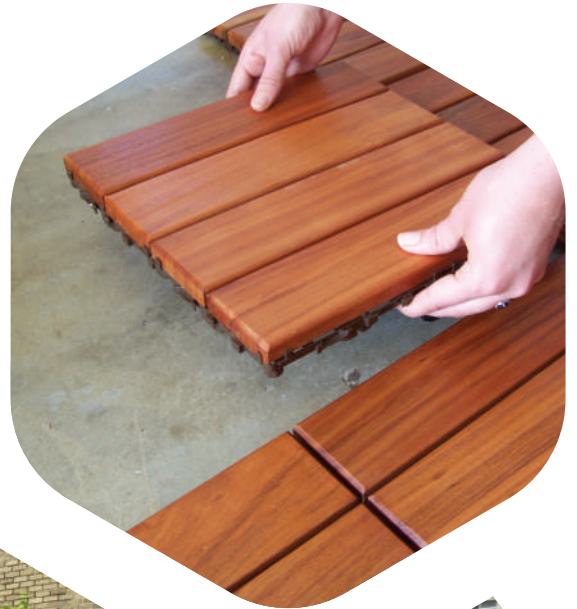

Interlocking Deck Tiles

ECO Decking tiles is where our company began over 15 years ago. The very first of our product line with three species of certified Bolivian hardwoods. Our interlocking series is well known as one of the most robust snap together flooring solution making them perfect for everything from events to permanent outdoor flooring. Used to quickly and easily transform any outdoor space. The self draining plastic mesh locks the tiles directly together on all sides with no nails, screws or tools needed. We are extremely confident this is the best snap together flooring you will find on the planet today. Available in two species Ipe and Garapa.

Applications: Balconies, covered decks, sun rooms, events restaurant patio flooring