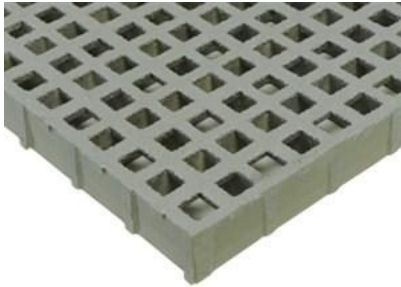

ECO DECK DeckTurf™

A fiberglass grating and artificial turf solution for roof decks and balconies.

Deck Turf was designed to create a reinforced structural grating system to accommodate any type of artificial turf over pedestals. Our fiberglass grating is specifically designed to allow for water drainage and a no-flex support. Weighing in at only 2.5 lbs per square foot, Deck Turf is the perfect compliment to our porcelain or Ipe pavers as a synthetic green area.

Specifications

1" Deep X 1 1/2" X 1 1/2" Mesh	3/4" X 3/4" Top Mesh
Corrosion Resistant	Load Bar Centers 1 1/2"
Made In The USA	Load Bar width 3/8ths"
2.5 lbs per square foot	# of Load Bars/Ft. of Width 8
Load Bar Centers 1 1/2"	Open Area 44 %